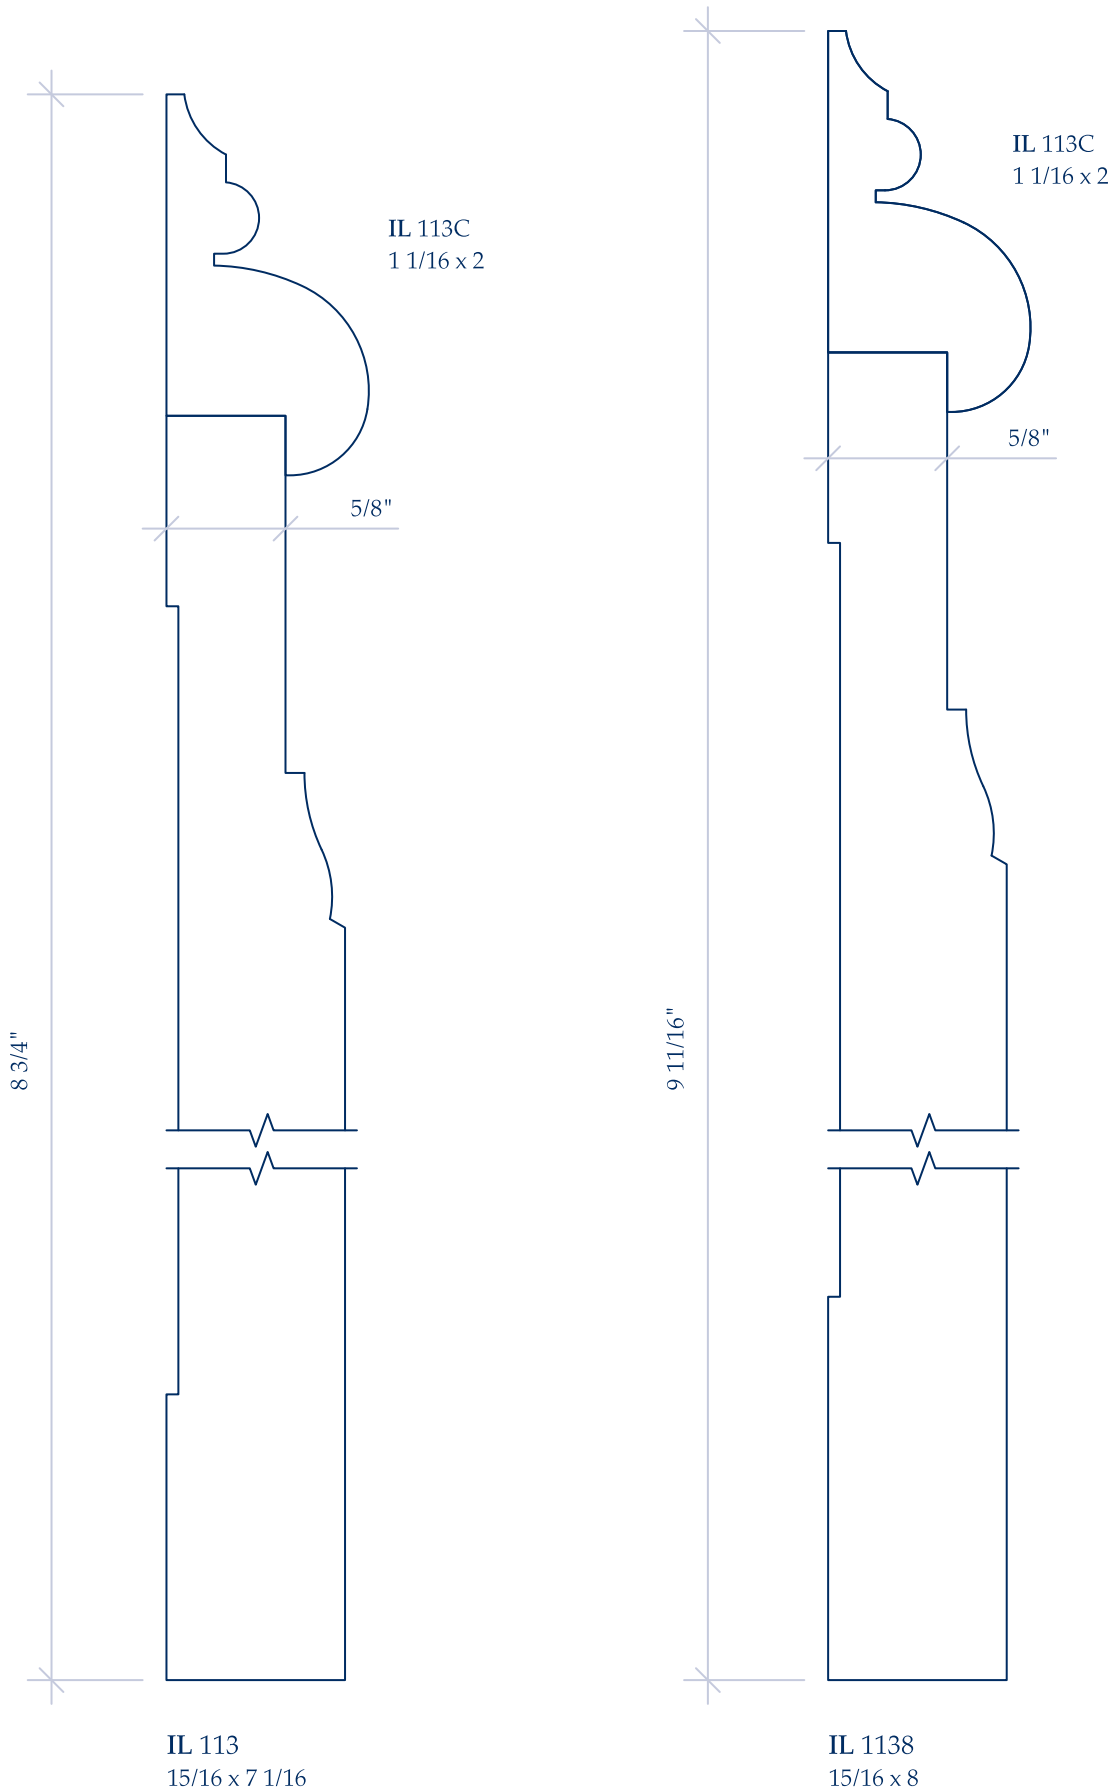

Profiles Shown 1:1

Greenwich, CT
203.531.8050 914.939.2500

Bethel, CT
203.748.5629

Newtown, CT
203.364.0074

Stamford, CT
203.348.3761

Croton Falls, NY
914.277.3603

Shrub Oak, NY
914.245.5050