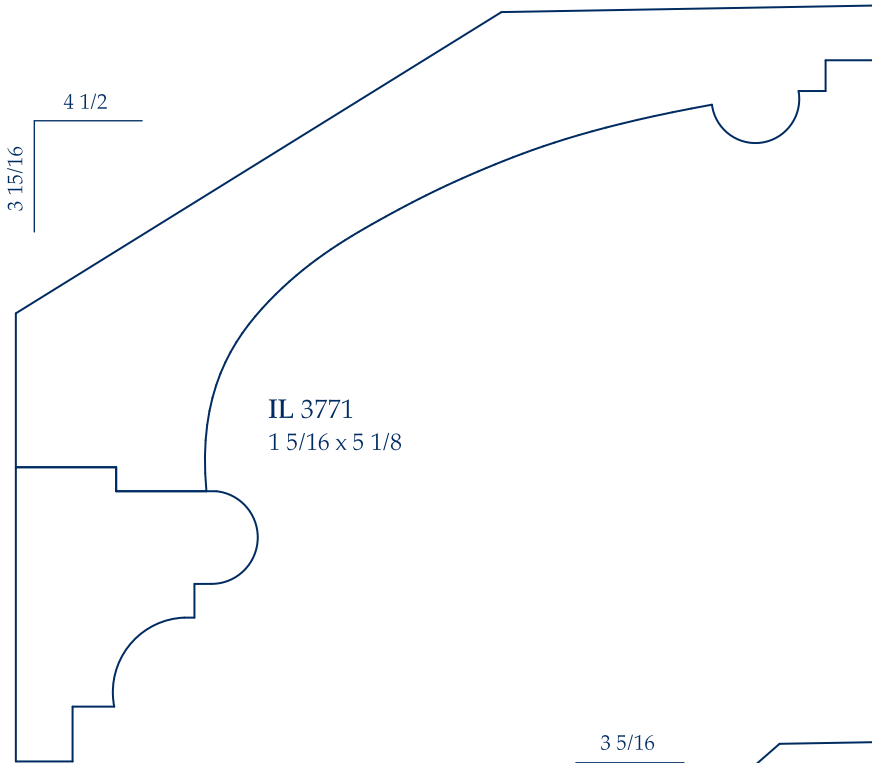

IL 3771
1 5/16 x 5 1/8

IL 3772
1 9/16 x 1/14