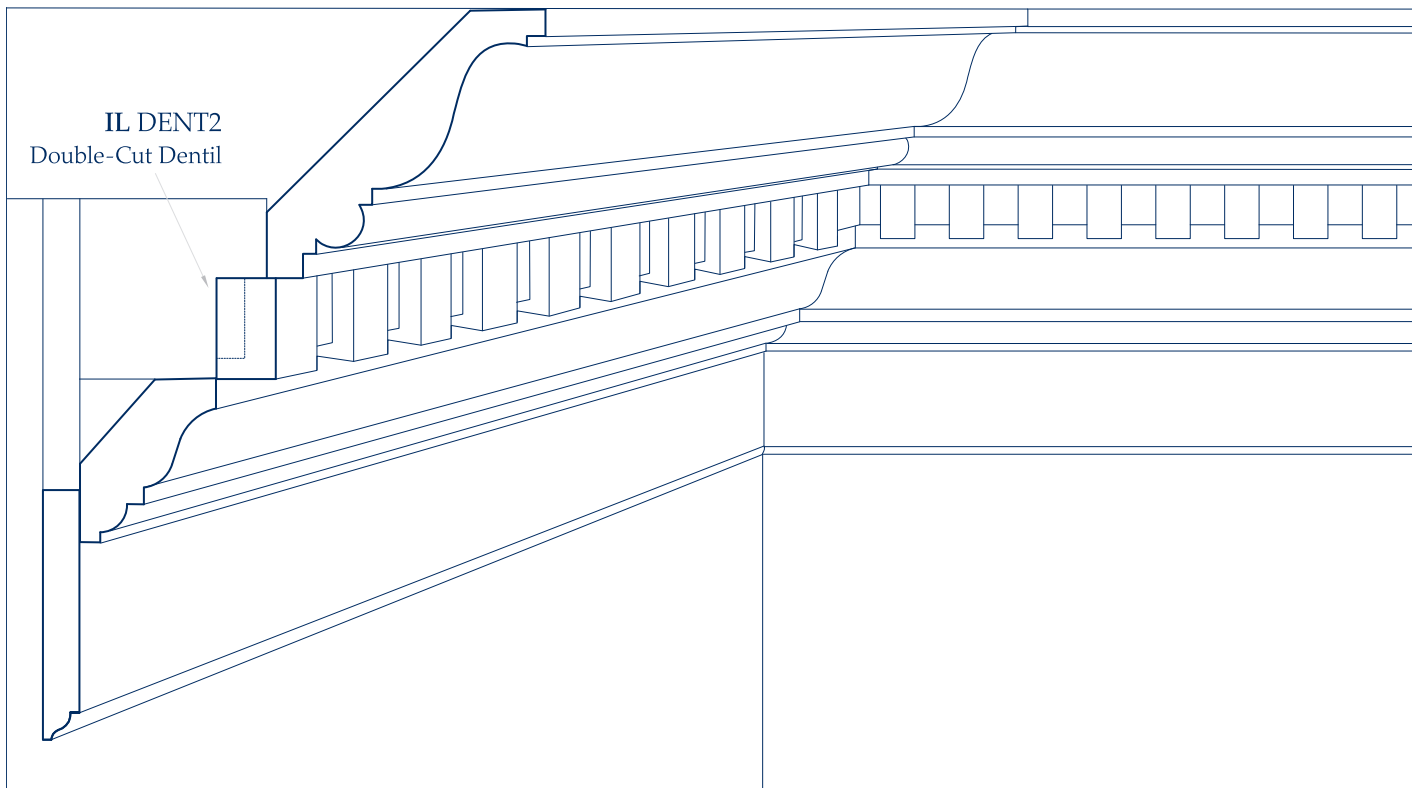

Shrub Oak, NY
914.245.5050

IL DENT 1
Single-Cut Dentil – Face Cut
(Dimensions Can Vary)

IL DENT 2
Double-Cut Dentil
(Dimensions Can Vary)

IL DENT 3
 Single-Cut Dentil – Under Cut
 (Dimensions Can Vary)

Profiles Shown 1:1