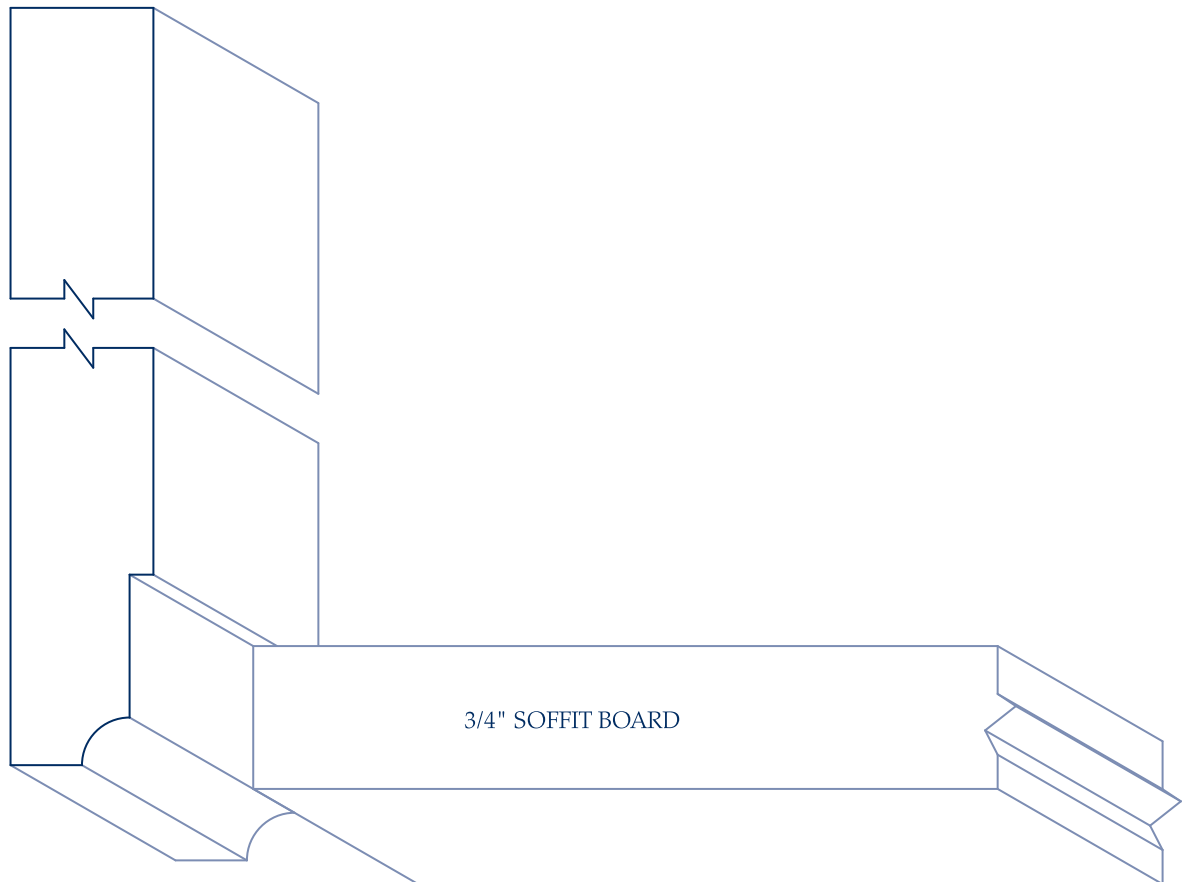

IL FAS1
3/4 x 5 1/2

Profiles Shown 1:1

Greenwich, CT
203.531.8050 914.939.2500

Bethel, CT
203.748.5629

Newtown, CT
203.364.0074

Stamford, CT
203.348.3761

Croton Falls, NY
914.277.3603

Shrub Oak, NY
914.245.5050